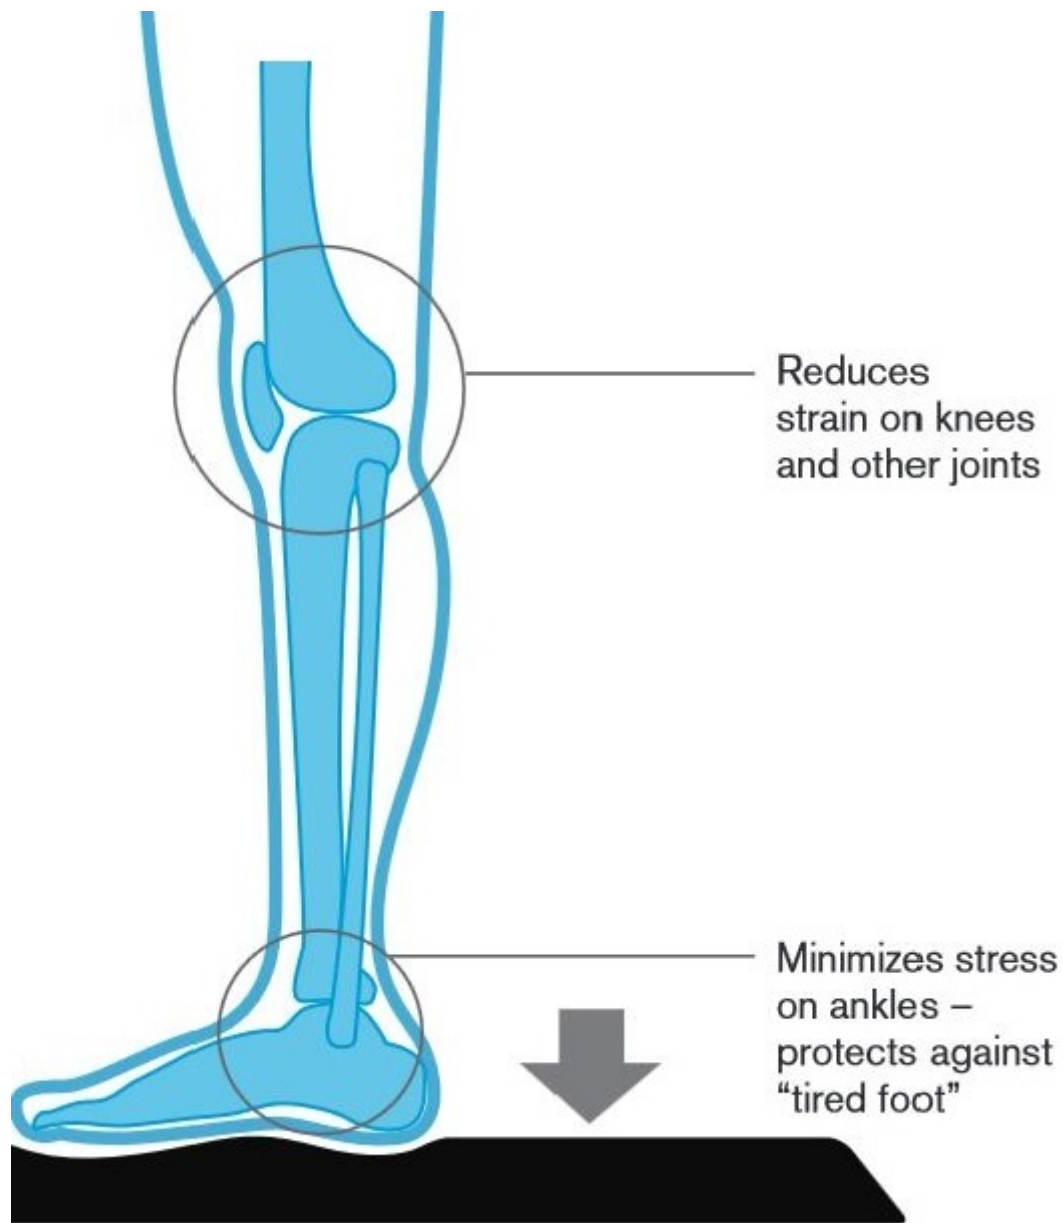

The Orthopedic Advantage

Previously Featured on MSCDirect.com.

For the entire PRO-SAFE® anti-fatigue matting offering, please visit MSCDirect.com.

www.mscdirect.com/betterMRO

Copyright ©2024 MSC Industrial Supply Co.