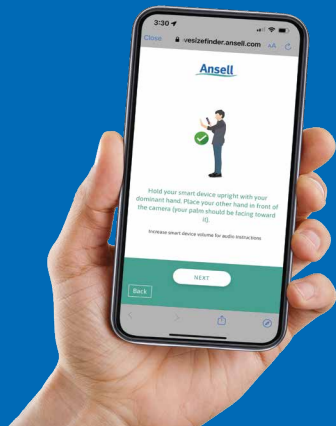

## KNOW YOUR GLOVE SIZE INSTANTLY!

Here's how it works:

**1** Access the application by clicking or scanning the QR Code below

Scan or [click here](#) for mechanical gloves

Scan or [click here](#) for chemical gloves

Scan or [click here](#) for disposable gloves

**2** Follow the simple instructions on-screen

**3** Get your glove size instantly

\*Based on the shape of your hand and the quality of the scan, your actual glove size may vary. Please follow the instructions closely and we recommend that you try the glove size suggested by the scan.