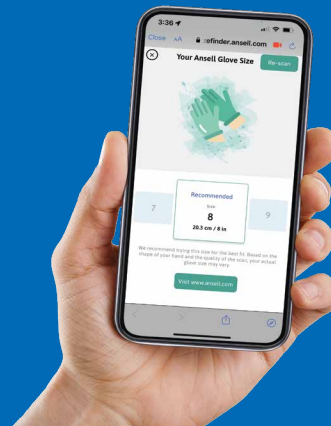

## KNOW YOUR GLOVE SIZE INSTANTLY!

Here's how it works:

**1** Access the application by clicking or scanning the QR Code below

Scan or [click here](#) for mechanical gloves

Scan or [click here](#) for chemical gloves

Scan or [click here](#) for disposable gloves

**2** Follow the simple instructions on-screen

**3** Get your glove size instantly

\*Based on the shape of your hand and the quality of the scan, your actual glove size may vary. Please follow the instructions closely and we recommend that you try the glove size suggested by the scan.